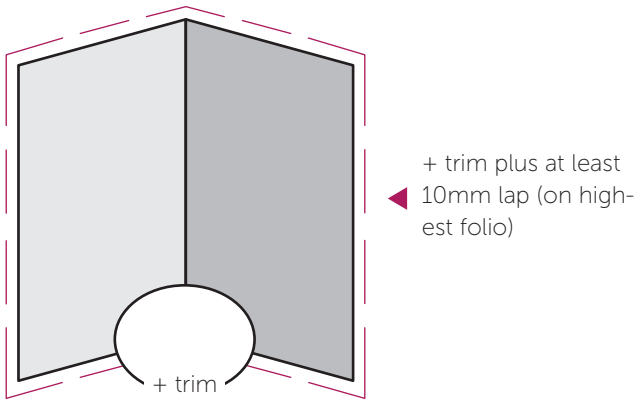

STITCHED INSERTS

A4

+ 6mm head trim

SMALLER THAN A4

minimum trimmed size 120mm x 140mm

Z-FOLD

WILL NOT WORK!

Single leaf one side and multi leaves are subject to sample