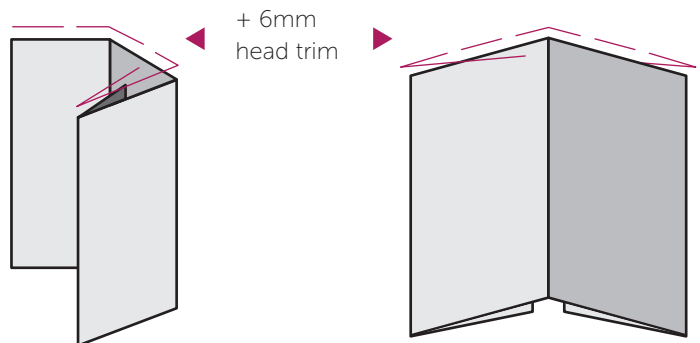

STITCHED INSERTS

A4

+ 6mm head trim

SMALLER THAN A4

minimum trimmed size 120mm x 140mm

Z-FOLD

WILL NOT WORK!

Single leaf one side and multi leaves are subject to sample