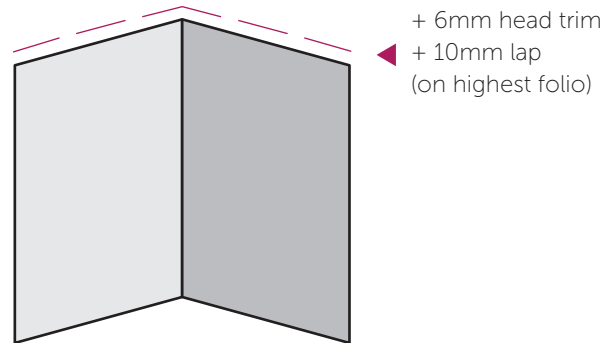

STITCHED INSERTS

A4

+ 6mm head trim

SMALLER THAN A4

minimum trimmed size 120mm x 140mm

Z-FOLD

WILL NOT WORK!

Single leaf one side and multi leaves are subject to sample