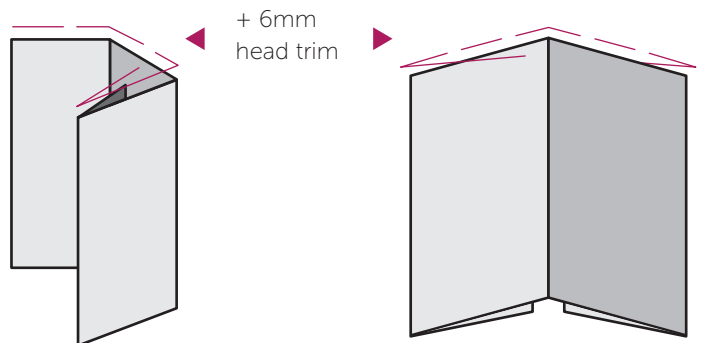

STITCHED INSERTS

A4

+ 6mm head trim

SMALLER THAN A4

minimum trimmed size 120mm x 140mm

Z-FOLD

WILL NOT WORK!

Single leaf one side and multi leaves are subject to sample