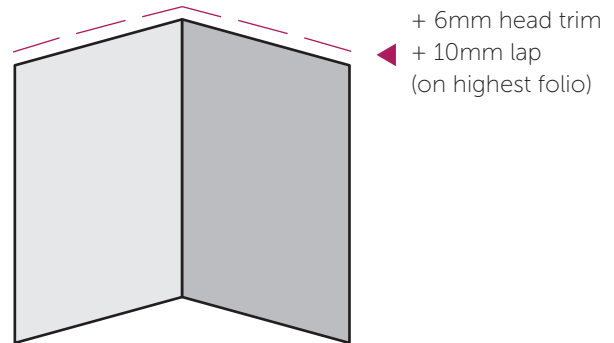

STITCHED INSERTS

A4

+ 6mm head trim

SMALLER THAN A4

minimum trimmed size 120mm x 140mm

Z-FOLD

WILL NOT WORK!

Single leaf one side and multi leaves are subject to sample